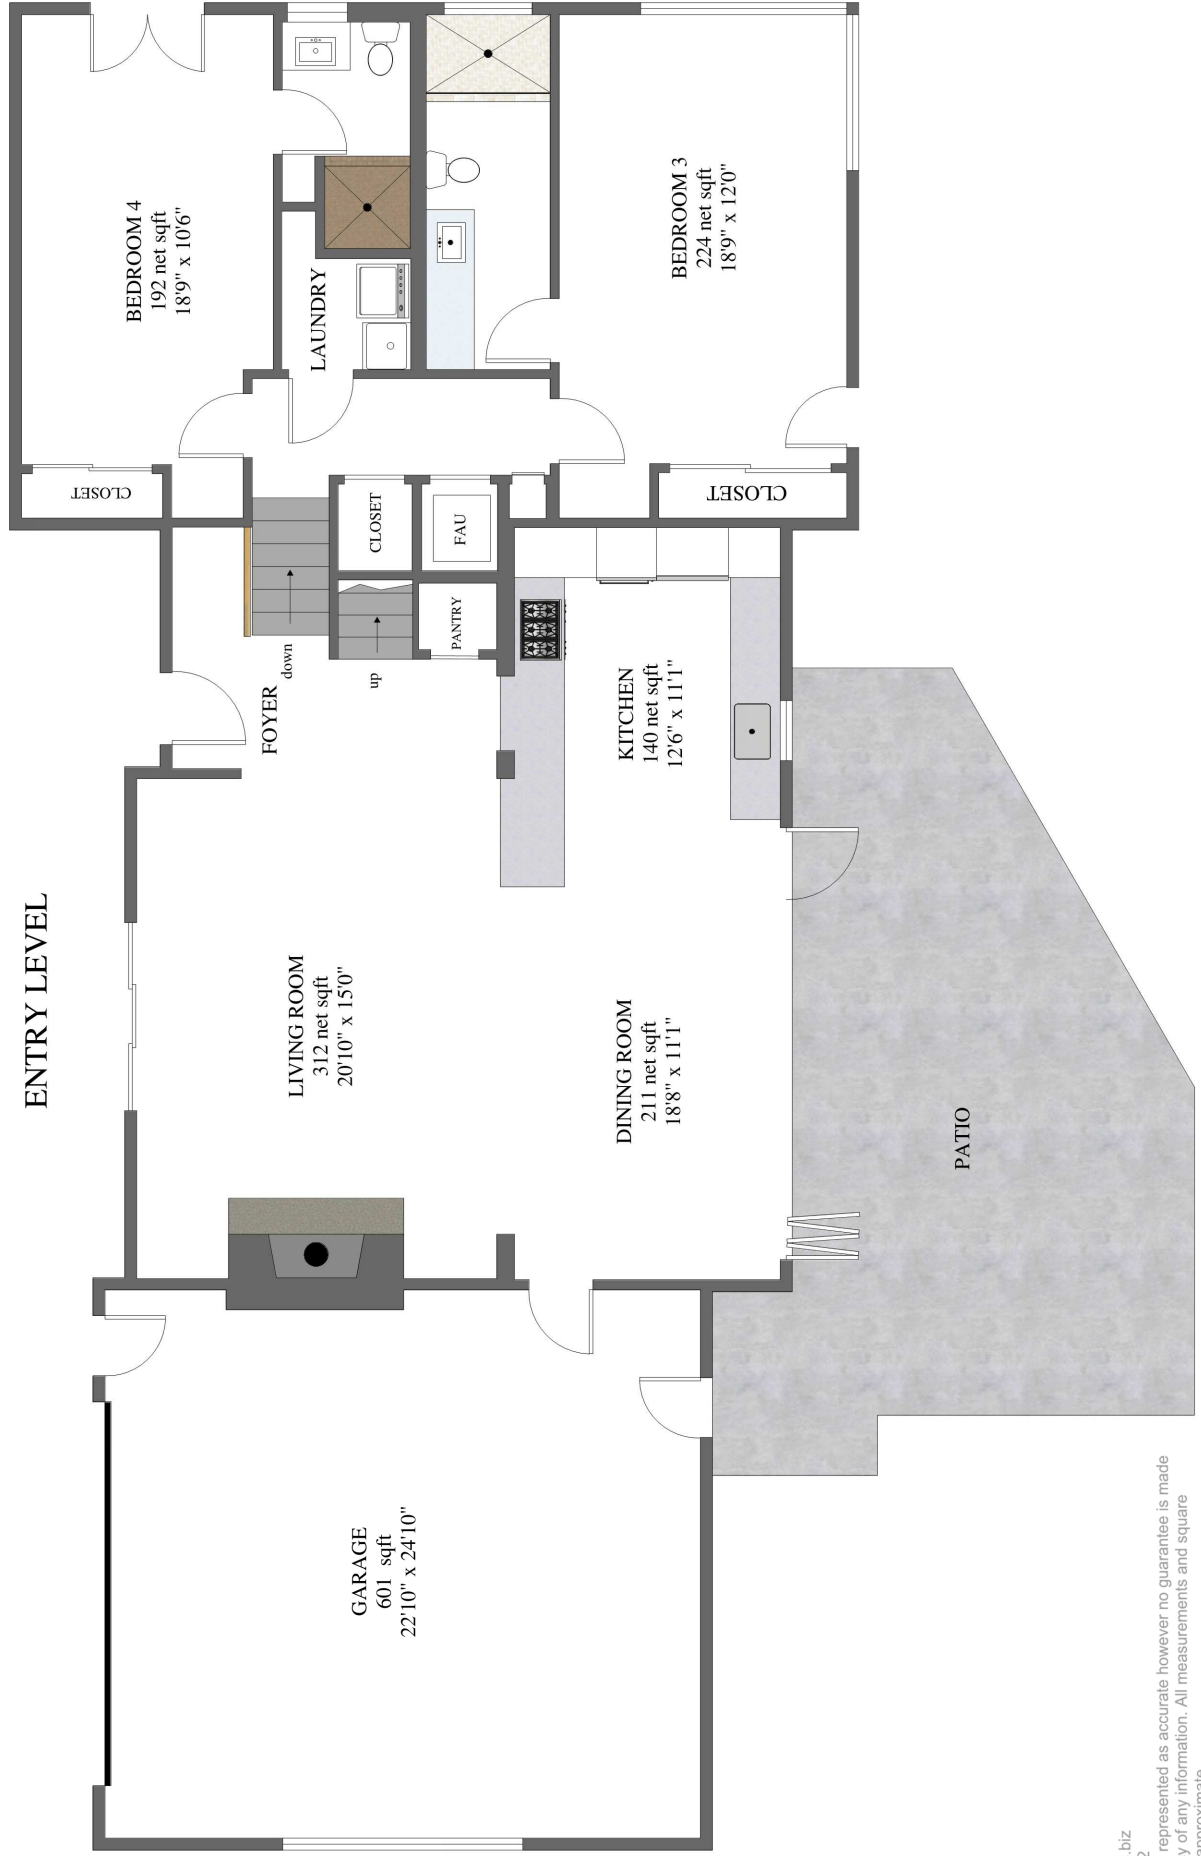

925 EL RANCHO RD MONTECITO, CA 93108

Residence gross square footage.....2,400

Garage gross square footage.....601

LOWER LEVEL

925 EL RANCHO RD MONTECITO, CA 93108

Residence gross square footage.....2,400
Garage gross square footage.....601